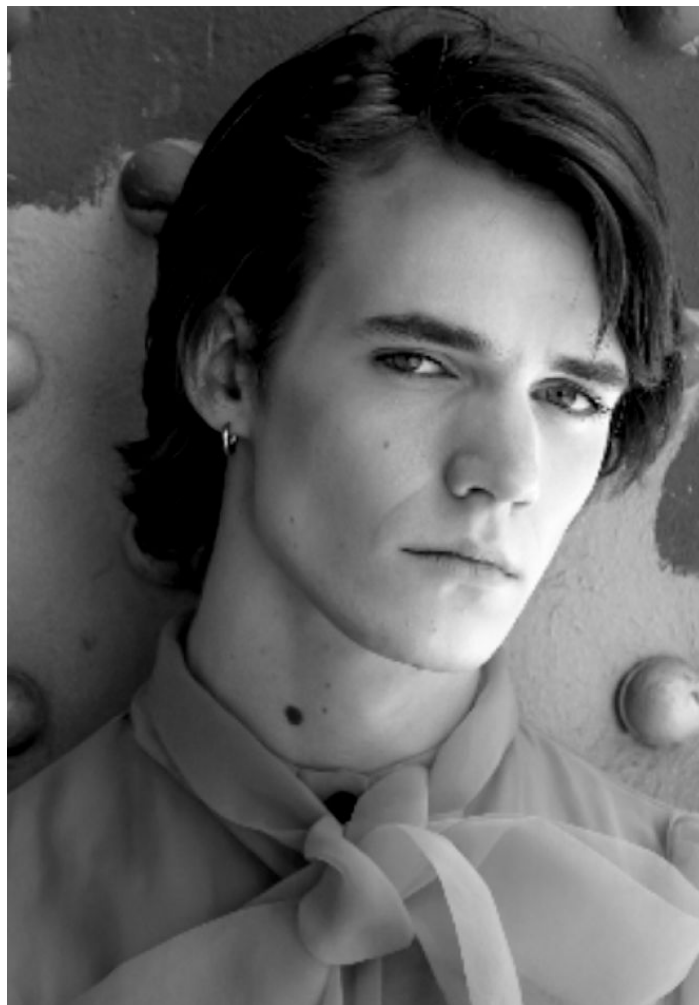

LIZ J MODELS

Wyatt Byrd

Height : 6'1" / 185 cm | Waist : 30" / 76 cm | Chest : 35" / 89 cm | Hips : 31" / 79 cm | Hair Colour : Brown Venetian | Eyes : Blue/Grey

LIZ J MODELS

Wyatt Byrd

Height : 6'1" / 185 cm | Waist : 30" / 76 cm | Chest : 35" / 89 cm | Hips : 31" / 79 cm | Hair Colour : Brown Venetian | Eyes : Blue/Grey