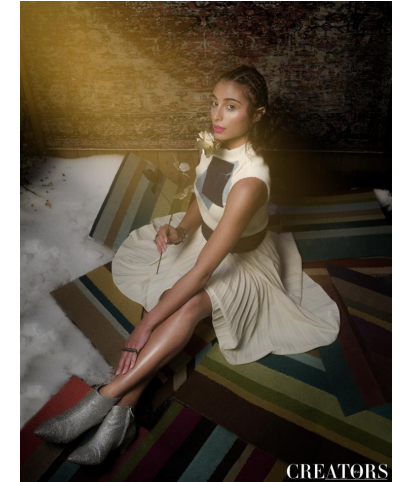

LIZ J MODELS

Phoebe Siegel

Height : 5'9" / 175 cm | Bust : 33" / 84 cm | Waist : 24" / 61 cm | Hips : 34" / 86 cm | Shoe : 8.5 US / 6.0 UK | Hair Colour : Brunette | Eyes : Light Brown

LIZ J MODELS

LIZ J MODELS

Phoebe Siegel

Height : 5'9" / 175 cm | Bust : 33" / 84 cm | Waist : 24" / 61 cm | Hips : 34" / 86 cm | Shoe : 8.5 US / 6.0 UK | Hair Colour : Brunette | Eyes : Light Brown