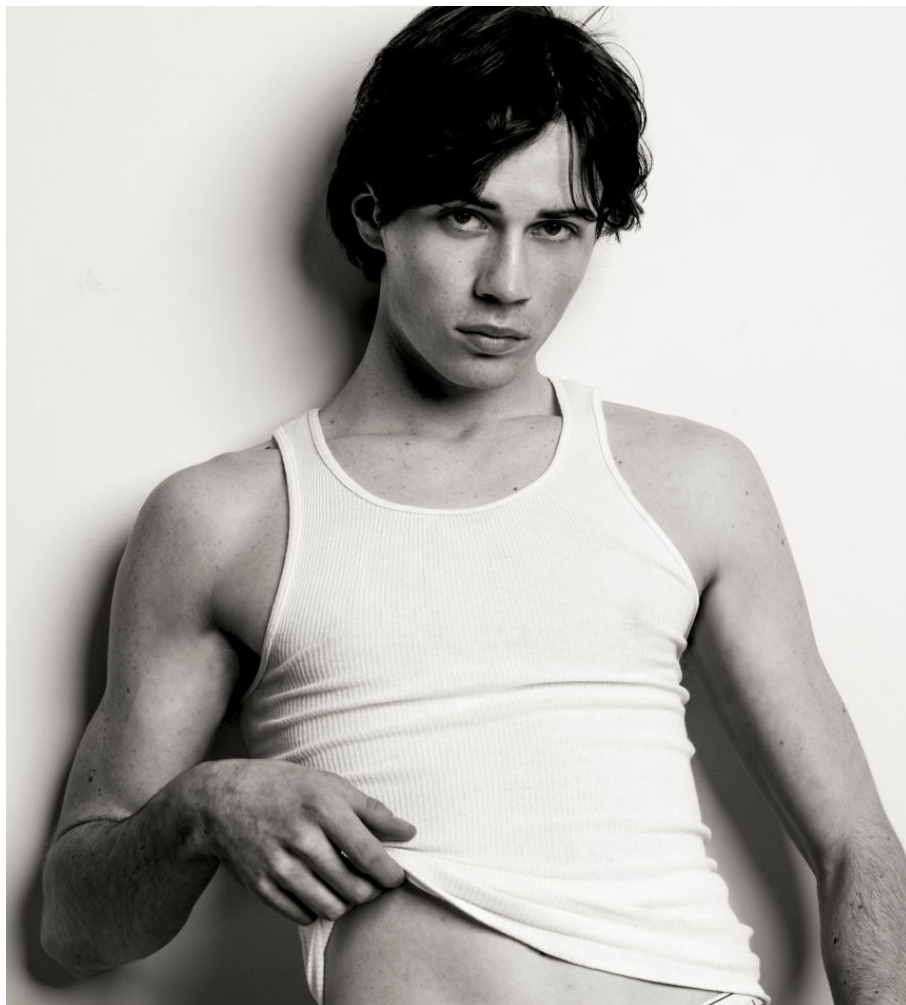

LIZ J MODELS

Cade Halvorson

Height : 6'0" / 183 cm | Waist : 30" / 76 cm | Chest : 36" / 91 cm | Hair Colour : Brown | Eyes : Blue/Green

LIZ J MODELS

Cade Halvorson

Height : 6'0" / 183 cm | Waist : 30" / 76 cm | Chest : 36" / 91 cm | Hair Colour : Brown | Eyes : Blue/Green

LIZ J MODELS

Cade Halvorson

Height : 6'0" / 183 cm | Waist : 30" / 76 cm | Chest : 36" / 91 cm | Hair Colour : Brown | Eyes : Blue/Green

LIZ J MODELS